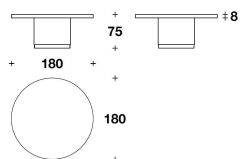

CARRETTO: ONLY GRAPHIC VERSION 5

CARRETTO: ONLY GRAPHIC VERSION 5

CARRETTO: ONLY GRAPHIC VERSION 4

CARRETTO: ONLY GRAPHIC VERSION 4

DTV (08)
 TAVOLO TONDO / ROUND TABLE
 Ø 180x75H. - THK.8cm

DTV (07)
 TAVOLO RETTANGOLARE /
 RECTANGULAR TABLE
 300x120x75H. - THK.8cm