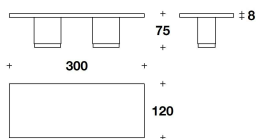

CARRETTO: ONLY GRAPHIC VERSION 5

CARRETTO: ONLY GRAPHIC VERSION 5

CARRETTO: ONLY GRAPHIC VERSION 4

CARRETTO: ONLY GRAPHIC VERSION 4

DTV (08)
 TAVOLO TONDO / ROUND TABLE
 Ø 180x75H. - THK.8cm

DTV (07)
 TAVOLO RETTANGOLARE /
 RECTANGULAR TABLE
 300x120x75H. - THK.8cm