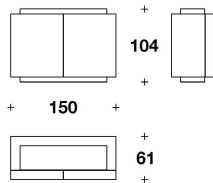

**TOP / BASE** Lacquered wood in plain colour coordinated with the graphic motif, glossy brushed finishing

FRONT

OPEN

DETAIL

MBD (01)

MOBILE BAR / BAR UNIT

150x61x104H.cm