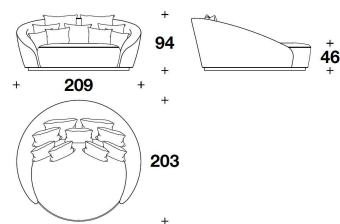

DOLCE & GABBANA CASA
sofas & armchairs
GIGLIO

DOLCE & GABBANA
CASA

CDG (60/SCH3) - CDG (60/SCH4) -
CDG (70/SCH3) - CDG (70/SCH4)
CUSCINO SCHIENALE / BACK
CUSHION
60x60 - 70x70 cm
23 2/3x23 2/3 - 27 2/3x27 2/3 "

CDG (50/3) - CDG (50/4)
CUSCINO DECORATIVO /
DECORATIVE CUSHION
50x50 cm
19 3/4x19 3/4 "

GGO (LS)
BIG : LOVESEAT
209x203x94H. - H.S.46 cm
82 1/3x80x37H. - H.S.18 "

Note