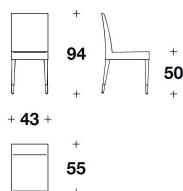

+

IRIDE BLU MEDITERRANEO JQ 001 ALL OVER

METAL FINISHING

POLISHED CHROME

SDD (03)

SEDIA / CHAIR

43x55x94H. - H.S.50 cm

17x21 2/3x37H. - H.S.19 3/4 "