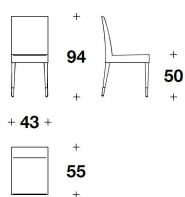

#### METAL FINISHING

POLISHED CHROME

POLISHED CHROME

**DOLCE & GABBANA CASA**  
**chairs**  
**IRIDE**

SDD (03)  
SEDIA / CHAIR  
43x55x94H. - H.S.50 cm  
17x21 2/3x37H. - H.S.19 3/4 "

**Note**