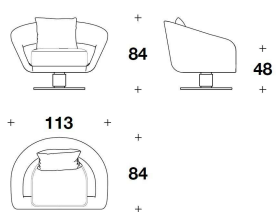

LEATHERS

CERVO BASIC 001 SOLID BLACK
 CERVO BASIC 002 BEIGE
 CERVO BASIC 004 OFF WHITE

METAL FINISHING

LIGHT GOLD/POLISHED CHROME
 LIGHT GOLD
 POLISHED CHROME

DOLCE & GABBANA CASA
sofas & armchairs
ROSA

POD (01)
POLTRONA / ARMCHAIR
113x84x84H. - H.S.48 cm
44 1/3x33x33H. - H.S.19 "