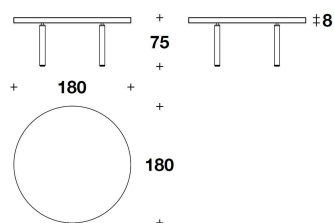

LEGS Decorated steel with coordinated motif

Solid wooden caps with glossy brushed Quercia finishing

Under top details in varnished steel

DTV (05)

TAVOLO TONDO / ROUND TABLE

Ø 180x75H. - THK.8cm

Note