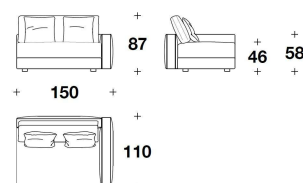

Coordinated gros grain piping

FEET Solid wood dark stained

FABRICS

CARRETTO:

FAILLE

VELVET

DOLCE & GABBANA CASA
sofas & armchairs
ANEMONE

CDG (45/3) - CDG (45/1) - CDG (50/3) -
 CDG (50/1)
 CUSCINO DECORATIVO /
 DECORATIVE CUSHION
 45x45 - 50x50 cm
 17 3/4x17 3/4 - 19 3/4x19 3/4 "

EMO (POL)
 POLTRONA / ARMCHAIR
 124x110x87H. - H.A.58 - H.S.46 cm
 48 2/3x43 1/3x34 1/3H. - H.A.23 - H.S.18 "

EMO (D3)
 DIVANO 3 POSTI / 3 SEATER SOFA
 234x110x87H. - H.A.58 - H.S.46 cm
 92x43 1/3x34 1/3H. - H.A.23 - H.S.18 "

EMO (D4)
 DIVANO 4 POSTI IN 2 ELEMENTI / 4
 SEATER SOFA IN 2 ELEMENTS
 300x110x87H. - H.A.58 - H.S.46 cm
 118x43 1/3x34 1/3H. - H.A.23 - H.S.18 "

EMO (E1CNG)
 BIG : ELEMENTO CENTRALE /
 CENTRAL ELEMENT
 132x110x87H. - H.S.46 cm
 52x43 1/3x34 1/3H. - H.S.18 "