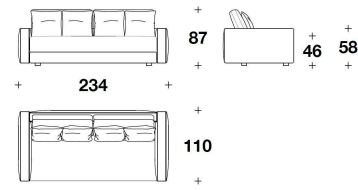

Coordinated gros grain piping

FEET Solid wood dark stained

FABRICS

CARRETTO:

FAILLE

VELVET

DOLCE & GABBANA CASA
sofas & armchairs
ANEMONE

CDG (45/3) - CDG (45/1) - CDG (50/3) -
 CDG (50/1)
 CUSCINO DECORATIVO /
 DECORATIVE CUSHION
 45x45 - 50x50 cm
 17 3/4x17 3/4 - 19 3/4x19 3/4 "

EMO (POL)
 POLTRONA / ARMCHAIR
 124x110x87H. - H.A.58 - H.S.46 cm
 48 2/3x43 1/3x34 1/3H. - H.A.23 - H.S.18 "

EMO (D3)
 DIVANO 3 POSTI / 3 SEATER SOFA
 234x110x87H. - H.A.58 - H.S.46 cm
 92x43 1/3x34 1/3H. - H.A.23 - H.S.18 "

EMO (D4)
 DIVANO 4 POSTI IN 2 ELEMENTI / 4
 SEATER SOFA IN 2 ELEMENTS
 300x110x87H. - H.A.58 - H.S.46 cm
 118x43 1/3x34 1/3H. - H.A.23 - H.S.18 "

EMO (E1CNG)
 BIG : ELEMENTO CENTRALE /
 CENTRAL ELEMENT
 132x110x87H. - H.S.46 cm
 52x43 1/3x34 1/3H. - H.S.18 "