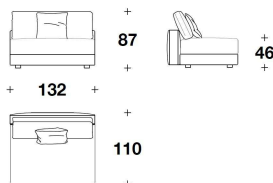

Coordinated gros grain piping

FEET Solid wood dark stained

FABRICS

CARRETTO:

FAILLE

VELVET

DOLCE & GABBANA CASA
sofas & armchairs
ANEMONE

CDG (45/3) - CDG (45/1) - CDG (50/3) -
 CDG (50/1)
 CUSCINO DECORATIVO /
 DECORATIVE CUSHION
 45x45 - 50x50 cm
 17 3/4x17 3/4 - 19 3/4x19 3/4 "

EMO (POL)
 POLTRONA / ARMCHAIR
 124x110x87H. - H.A.58 - H.S.46 cm
 48 2/3x43 1/3x34 1/3H. - H.A.23 - H.S.18 "

EMO (D3)
 DIVANO 3 POSTI / 3 SEATER SOFA
 234x110x87H. - H.A.58 - H.S.46 cm
 92x43 1/3x34 1/3H. - H.A.23 - H.S.18 "

EMO (D4)
 DIVANO 4 POSTI IN 2 ELEMENTI / 4
 SEATER SOFA IN 2 ELEMENTS
 300x110x87H. - H.A.58 - H.S.46 cm
 118x43 1/3x34 1/3H. - H.A.23 - H.S.18 "

EMO (E1CNG)
 BIG : ELEMENTO CENTRALE /
 CENTRAL ELEMENT
 132x110x87H. - H.S.46 cm
 52x43 1/3x34 1/3H. - H.S.18 "