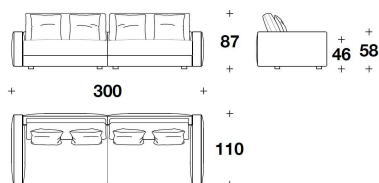

Coordinated gros grain piping

FEET Solid wood dark stained

FABRICS

CARRETTO:

FAILLE

VELVET

DOLCE & GABBANA CASA
sofas & armchairs
ANEMONE

CDG (45/3) - CDG (45/1) - CDG (50/3) -
 CDG (50/1)
 CUSCINO DECORATIVO /
 DECORATIVE CUSHION
 45x45 - 50x50 cm
 17 3/4x17 3/4 - 19 3/4x19 3/4 "

EMO (POL)
 POLTRONA / ARMCHAIR
 124x110x87H. - H.A.58 - H.S.46 cm
 48 2/3x43 1/3x34 1/3H. - H.A.23 - H.S.18 "

EMO (D3)
 DIVANO 3 POSTI / 3 SEATER SOFA
 234x110x87H. - H.A.58 - H.S.46 cm
 92x43 1/3x34 1/3H. - H.A.23 - H.S.18 "

EMO (D4)
 DIVANO 4 POSTI IN 2 ELEMENTI / 4
 SEATER SOFA IN 2 ELEMENTS
 300x110x87H. - H.A.58 - H.S.46 cm
 118x43 1/3x34 1/3H. - H.A.23 - H.S.18 "

EMO (E1CNG)
 BIG : ELEMENTO CENTRALE /
 CENTRAL ELEMENT
 132x110x87H. - H.S.46 cm
 52x43 1/3x34 1/3H. - H.S.18 "