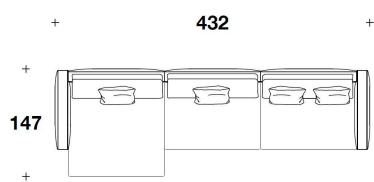

DOLCE & GABBANA CASA
sofas & armchairs
ANEMONE

DOLCE & GABBANA
CASA

EMO (CLS) + EMO (E1CNG) + EMO (E1DG)