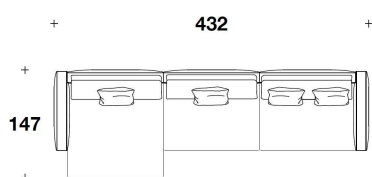

Note

EXAMPLE OF SECTIONAL SOFAS

EMO (CLS) + EMO (E1CNG) + EMO (E1DG)