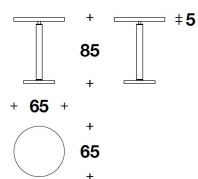

**STEM** Acciaio decorato coordinato alla grafica del top  
Dettaglio in legno massello finitura Quercia lucida  
Giunzioni con sottotop in acciaio verniciato

**TOP / BASE** Decorated wood with Blu Mediterraneo, Carretto, Zebra or Leopardo graphic motif, glossy brushed finishing, on top and edges  
**STEM** Steel coordinated with the top, decorated with the same graphic motif.  
Solid wooden detail with glossy Quercia finishing  
Under top details in varnished steel

**DOLCE & GABBANA CASA**  
coffee-side tables  
**ATENA**

DOLCE & GABBANA  
CASA

CTD (13)  
SIDE TABLE  
Ø 65x65H.cm  
Ø 25 2/3x25 2/3H."

CTD (14)  
SIDE TABLE  
Ø 65x85H.cm  
Ø 25 2/3x33 1/3H."

**Note**