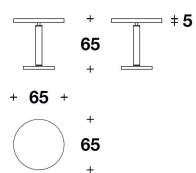

**STEM** Acciaio decorato coordinato alla grafica del top  
Dettaglio in legno massello finitura Quercia lucida  
Giunzioni con sottotop in acciaio verniciato

**TOP / BASE** Decorated wood with Blu Mediterraneo, Carretto, Zebra or Leopardo graphic motif, glossy brushed finishing, on top and edges  
**STEM** Steel coordinated with the top, decorated with the same graphic motif.  
Solid wooden detail with glossy Quercia finishing  
Under top details in varnished steel

**DOLCE & GABBANA CASA**  
coffee-side tables  
**ATENA**

DOLCE & GABBANA  
CASA

CTD (13)  
SIDE TABLE  
Ø 65x65H.cm  
Ø 25 2/3x25 2/3H."

CTD (14)  
SIDE TABLE  
Ø 65x85H.cm  
Ø 25 2/3x33 1/3H."

**Note**