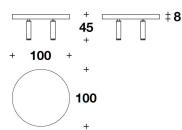

BLACK
BROWN ELECTRA
PEARL

CTD (08)
COFFEE TABLE
Ø 70x45H.cm
Ø 27 2/3x17 3/4H."

CTD (11)
SIDE TABLE
Ø 70x54H. cm
Ø 27 2/3x21 1/3H. "

CTD (12)
SIDE TABLE
Ø 70x65H.cm
Ø 27 2/3x25 2/3H."

DOLCE & GABBANA CASA
coffee-side tables
AURORA

DOLCE & GABBANA
CASA

CTD (09)
COFFEE TABLE
Ø 100x45H. cm
Ø 39 1/3x17 3/4H. "

CTD (10)
COFFEE TABLE
Ø 140x32H. cm
Ø 55x12 2/4H. "

Note