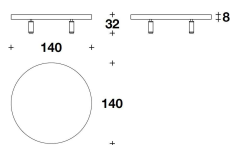

BLACK
BROWN ELECTRA
PEARL

CTD (08)
COFFEE TABLE
Ø 70x45H.cm
Ø 27 2/3x17 3/4H."

CTD (11)
SIDE TABLE
Ø 70x54H. cm
Ø 27 2/3x21 1/3H. "

CTD (12)
SIDE TABLE
Ø 70x65H.cm
Ø 27 2/3x25 2/3H."

DOLCE & GABBANA CASA
coffee-side tables
AURORA

DOLCE & GABBANA
CASA

CTD (09)
COFFEE TABLE
Ø 100x45H. cm
Ø 39 1/3x17 3/4H. "

CTD (10)
COFFEE TABLE
Ø 140x32H. cm
Ø 55x12 2/4H. "

Note