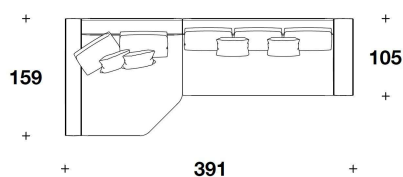

Note

EXAMPLE OF SECTIONAL SOFAS

AZA (CLS) + AZA (E3D)