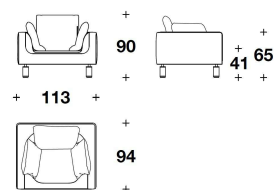

DOLCE & GABBANA CASA
sofas & armchairs
BUCANEVE

CDG (60/SCH3) - CDG (60/SCH5)
CUSCINO SCHIENALE / BACK
CUSHION
60x60 cm
23 2/3x23 2/3 "

CDG (45/3) - CDG (45/5) - CDG (50/3) -
CDG (50/5)
CUSCINO DECORATIVO /
DECORATIVE CUSHION
45x45 - 50x50 cm
17 3/4x17 3/4 - 19 3/4x19 3/4 "

BNV (POL)
POLTRONA / ARMCHAIR
113x94x90H. - H.A.65 - H.S.41 cm
44 1/3x37x35 1/3H. - H.A.25 2/3 - H.S.16
1/4 "