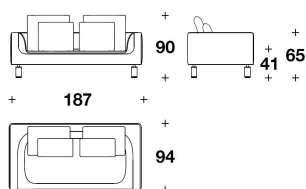

CDG (45/3) - CDG (45/5) - CDG (50/3) -
 CDG (50/5)
 CUSCINO DECORATIVO /
 DECORATIVE CUSHION
 45x45 - 50x50 cm
 17 3/4x17 3/4 - 19 3/4x19 3/4 "

BNV (POL)
 POLTRONA / ARMCHAIR
 113x94x90H. - H.A.65 - H.S.41 cm
 44 1/3x37x35 1/3H. - H.A.25 2/3 - H.S.16
 1/4 "

BNV (D2)
 DIVANO 2 POSTI / 2 SEATER SOFA
 187x94x90H. - H.A.65 - H.S.41 cm
 73 2/3x37x35 1/3H. - H.A.25 2/3 - H.S.16
 1/4 "

Note