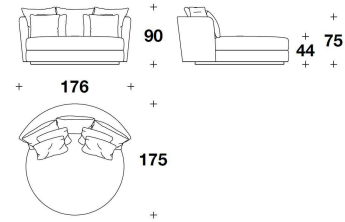

DOLCE & GABBANA CASA
sofas & armchairs
CALLA

ZEBRA:

ZEBRA JQ BOUCLE' 001
ZEBRA JQ COTTON 001

CDG (50/SCH3) - CDG (50/SCH2) -
CDG (50/SCH5) - CDG (60/SCH3) -
CDG (60/SCH2) - CDG (60/SCH5)
CUSCINO SCHIENALE / BACK
CUSHION
50x50 - 60x60 cm
19 3/4x19 3/4 - 23 2/3x23 2/3 "

CDG (50/3) - CDG (50/2) - CDG (50/5)
CUSCINO DECORATIVO /
DECORATIVE CUSHION
50x50 cm
19 3/4x19 3/4 "

CLL (ECC)
ELEMENTO CENTRALE CURVO /
CURVED CENTRAL ELEMENT
176x175x90H. - H.S.44 cm
69 1/3x69x35 1/3H. - H.S.17 1/4 "