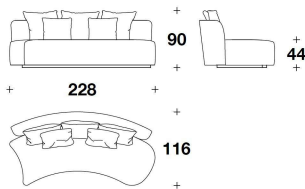

CDG (50/3) - CDG (50/2) - CDG (50/5)
 CUSCINO DECORATIVO /
 DECORATIVE CUSHION
 50x50 cm
 19 3/4x19 3/4 "

CLL (ECC)
 ELEMENTO CENTRALE CURVO /
 CURVED CENTRAL ELEMENT
 176x175x90H. - H.S.44 cm
 69 1/3x69x35 1/3H. - H.S.17 1/4 "