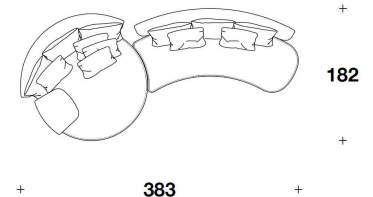

CDG (50/3) - CDG (50/2) - CDG (50/5)
 CUSCINO DECORATIVO /
 DECORATIVE CUSHION
 50x50 cm
 19 3/4x19 3/4 "

CLL (ECC)
 ELEMENTO CENTRALE CURVO /
 CURVED CENTRAL ELEMENT
 176x175x90H. - H.S.44 cm
 69 1/3x69x35 1/3H. - H.S.17 1/4 "

CLL (EDX) - CLL (ESX)
 ELEMENTO CURVO DX O SX / RIGHT
 OR LEFT CURVED ELEMENT
 228x116x90H. - H.S.44 cm
 89 2/3x45 2/3x35 1/3H. - H.S.17 1/4 "

CLL (TAV)
 OPTIONAL : TAVOLINO / SMALL TABLE
 57x48x49H. - THK.5cm
 22 1/3x19x19 1/4H. - THK.1 15/16"

Note

EXAMPLES OF SECTIONAL SOFA

CLL (ECC) + CLL (EDX)

CLL (ESX) + CLL (ECC) + CLL (TAV)

CLL (TAV) + CLL (ECC) + CLL (EDX)