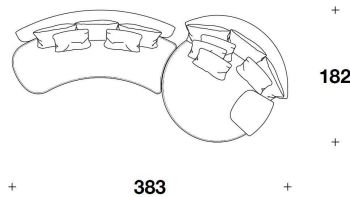

CLL (ESX) + CLL (ECC) + CLL (TAV)