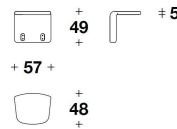

CDG (50/3) - CDG (50/2) - CDG (50/5)
 CUSCINO DECORATIVO /
 DECORATIVE CUSHION
 50x50 cm
 19 3/4x19 3/4 "

CLL (ECC)
 ELEMENTO CENTRALE CURVO /
 CURVED CENTRAL ELEMENT
 176x175x90H. - H.S.44 cm
 69 1/3x69x35 1/3H. - H.S.17 1/4 "