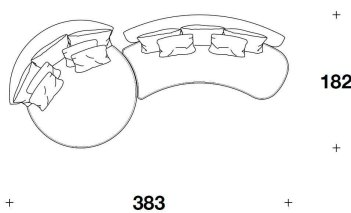

Note

EXAMPLES OF SECTIONAL SOFA

CLL (ECC) + CLL (EDX)