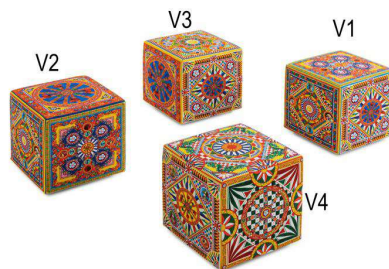

COFFEE TABLE

COFFEE TABLE TOP Decorated wood with Blu Mediterraneo or Carretto graphic motif, glossy brushed finishing
 Under top in lacquered wood, plain colour coordinated with the graphic motif

COFFEE TABLE BASE No. 2 wooden elements decorated with Blu Mediterraneo or Carretto graphic motif, glossy finishing

OPTIONAL No. 2 extensions for base elements in lacquered wood, plain colour coordinated with the graphic motif (+15 cm)

SET COMPOSED BY No.4 OTTOMANS

OTTOMAN No. 4 ottomans with steel and wooden frame padded with Polyurethane and Fiberfill, with castors

OTTOMAN COVER Not removable fabric cover with Blu Mediterraneo or Carretto motif, in four different graphic versions

COFFEE TABLE

No. 4 OTTOMANS DETAIL No. 4 OTTOMANS - CARRETTO

No. 4 OTTOMANS - BLU MEDITERRANEO

DOLCE & GABBANA CASA
coffee-side tables
DIANA

DTV (13)
 COFFEE TABLE
 97x97x53H. - 97x97x68H.cm
 38 1/3x38 1/3x21H. - 38 1/3x38 1/3x26 2/3H."

DTV (13)
 COFFEE TABLE
 97x97x53H. - 97x97x68H.cm
 38 1/3x38 1/3x21H. - 38 1/3x38 1/3x26 2/3H."