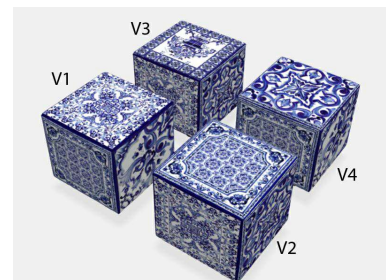

No. 4 OTTOMANS - BLU MEDITERRANEO