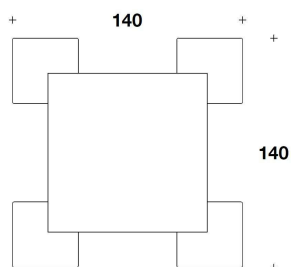

DOLCE & GABBANA CASA
coffee-side tables
DIANA

DTV (13)
 COFFEE TABLE
 97x97x53H. - 97x97x68H.cm
 38 1/3x38 1/3x21H. - 38 1/3x38 1/3x26 2/3H."

DTV (13)
 COFFEE TABLE
 97x97x53H. - 97x97x68H.cm
 38 1/3x38 1/3x21H. - 38 1/3x38 1/3x26 2/3H."

PUD (03)
 SET COMPOSTO DA NR. 4 POUF / NO.
 4 OTTOMANS SET
 40x40x42H.cm
 15 3/4x15 3/4x16 2/4H."

Note

EXAMPLE OF COMPOSITION

PUD (03) + DTV (13)