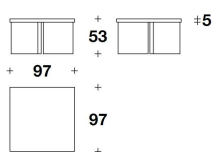

DOLCE & GABBANA CASA
coffee-side tables
DIANA

DTV (13)
 COFFEE TABLE
 97x97x53H. - 97x97x68H.cm
 38 1/3x38 1/3x21H. - 38 1/3x38 1/3x26 2/3H."

DTV (13)
 COFFEE TABLE
 97x97x53H. - 97x97x68H.cm
 38 1/3x38 1/3x21H. - 38 1/3x38 1/3x26 2/3H."

PUD (03)
 SET COMPOSTO DA NR. 4 POUF / NO.
 4 OTTOMANS SET
 40x40x42H.cm
 15 3/4x15 3/4x16 2/4H."

Note

EXAMPLE OF COMPOSITION

PUD (03) + DTV (13)