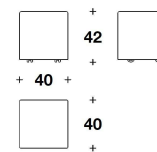

DOLCE & GABBANA CASA
coffee-side tables
DIANA

DTV (13)
 COFFEE TABLE
 97x97x53H. - 97x97x68H.cm
 38 1/3x38 1/3x21H. - 38 1/3x38 1/3x26 2/3H."

DTV (13)
 COFFEE TABLE
 97x97x53H. - 97x97x68H.cm
 38 1/3x38 1/3x21H. - 38 1/3x38 1/3x26 2/3H."

PUD (03)
 SET COMPOSTO DA NR. 4 POUF / NO.
 4 OTTOMANS SET
 40x40x42H.cm
 15 3/4x15 3/4x16 2/4H."

Note

EXAMPLE OF COMPOSITION

PUD (03) + DTV (13)