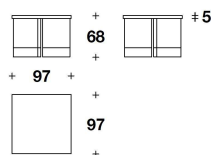

DOLCE & GABBANA CASA
coffee-side tables
DIANA

DTV (13)
 COFFEE TABLE
 97x97x53H. - 97x97x68H.cm
 38 1/3x38 1/3x21H. - 38 1/3x38 1/3x26 2/3H."

DTV (13)
 COFFEE TABLE
 97x97x53H. - 97x97x68H.cm
 38 1/3x38 1/3x21H. - 38 1/3x38 1/3x26 2/3H."

PUD (03)
 SET COMPOSTO DA NR. 4 POUF / NO.
 4 OTTOMANS SET
 40x40x42H.cm
 15 3/4x15 3/4x16 2/4H."

Note

EXAMPLE OF COMPOSITION

PUD (03) + DTV (13)