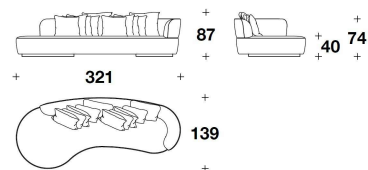

**BASE** Wood veneered glossy brushed Quercia finishing

**DOLCE & GABBANA CASA**  
**sofas & armchairs**  
**GAROFANO**

**DOLCE & GABBANA**  
CASA

CDG (50/3) - CDG (50/1)  
CUSCINO DECORATIVO /  
DECORATIVE CUSHION  
50x50 cm  
19 3/4x19 3/4 "

CDG (50/SCH3) - CDG (50/SCH) - CDG  
(60/SCH3) - CDG (60/SCH)  
CUSCINO SCHIENALE / BACK  
CUSHION  
50x50 - 60x60 cm  
19 3/4x19 3/4 - 23 2/3x23 2/3 "

OPO (EDX) - OPO (ESX)  
DIVANO CURVO DX O SX / RIGHT OR  
LEFT CURVED SOFA  
321x139x87H. - H.A.74 - H.S.40 cm  
126 1/3x54 2/3x34 1/3H. - H.A.29 -  
H.S.15 3/4 "