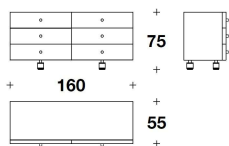

**FRAME** Internal and external wooden frame decorated with Blu Mediterraneo, Carretto, Zebra or Leopardo graphic motif, glossy brushed finishing  
**DRAWERS** No. 6 drawers with wooden frontal coordinated with the frame graphic motif, glossy brushed finishing  
Internal drawer in wood veneered glossy brushed Quercia finishing  
Metal details with finishing coordinated with the motif (see Matching Finishing pages at the beginning of the pricelist)  
**FEET** Decorated steel with coordinated graphic motif, glossy finishing  
Solid wooden details with glossy Quercia finishing  
Details in varnished steel

FRONT

DETAIL

**DOLCE & GABBANA CASA**  
**chest of drawers**  
**LAERTE**

MBD (19)  
CASSETTIERA / CHEST OF DRAWERS  
160x55x75H.cm

**Note**