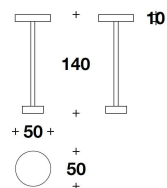

Bottom cap base in matt black varnished steel

LAMP SHADE Aluminium with Light Gold finishing, coordinated with the frame

Polycarbonate opal diffusor

DOLCE & GABBANA CASA
lighting
LAMPS

DMP (01)
 LAMPADA DA TAVOLO NOTTE /
 BEDSIDE TABLE LAMP
 Ø 19x31H.cm
 Ø 7 2/4x12 1/4H."

DMP (02)
 LAMPADA DA TAVOLO / TABLE LAMP
 Ø 30x45H.cm
 Ø 11 3/4x17 3/4H."

DMP (03)
 READING LAMP : LAMPADA
 Ø 50x140H.cm
 Ø 19 3/4x55H."

DMP (04)
 LAMPADA DA TERRA / FLOOR LAMP
 Ø 70x180H.cm
 Ø 27 2/3x71H."