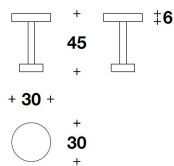

Bottom cap base in matt black varnished steel

LAMP SHADE Aluminium with Light Gold finishing, coordinated with the frame

Polycarbonate opal diffusor

DOLCE & GABBANA CASA
lighting
LAMPS

DMP (01)
 LAMPADA DA TAVOLO NOTTE /
 BEDSIDE TABLE LAMP
 Ø 19x31H.cm
 Ø 7 2/4x12 1/4H."

DMP (02)
 LAMPADA DA TAVOLO / TABLE LAMP
 Ø 30x45H.cm
 Ø 11 3/4x17 3/4H."

DMP (03)
 READING LAMP : LAMPADA
 Ø 50x140H.cm
 Ø 19 3/4x55H."

DMP (04)
 LAMPADA DA TERRA / FLOOR LAMP
 Ø 70x180H.cm
 Ø 27 2/3x71H."