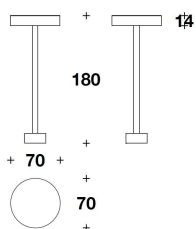

Bottom cap base in matt black varnished steel

LAMP SHADE Aluminium with Light Gold finishing, coordinated with the frame

Polycarbonate opal diffusor

DOLCE & GABBANA CASA
lighting
LAMPS

DMP (01)
 LAMPADA DA TAVOLO NOTTE /
 BEDSIDE TABLE LAMP
 Ø 19x31H.cm
 Ø 7 2/4x12 1/4H."

DMP (02)
 LAMPADA DA TAVOLO / TABLE LAMP
 Ø 30x45H.cm
 Ø 11 3/4x17 3/4H."

DMP (03)
 READING LAMP : LAMPADA
 Ø 50x140H.cm
 Ø 19 3/4x55H."

DMP (04)
 LAMPADA DA TERRA / FLOOR LAMP
 Ø 70x180H.cm
 Ø 27 2/3x71H."