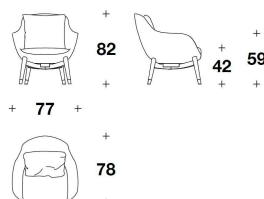

**BLU MEDITERRANEO:**

CANVAS

**METAL FINISHING**

POLISHED CHROME

CDG (45/3) - CDG (45/2)  
 CUSCINO DECORATIVO /  
 DECORATIVE CUSHION  
 45x45 cm  
 17 3/4x17 3/4 "

POD (04)  
 POLTRONA / ARMCHAIR  
 77x78x82H. - H.A.59 - H.S.42 cm  
 30 1/3x30 2/3x32 1/3H. - H.A.23 1/3 -  
 H.S.16 2/4 "