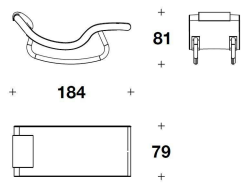

POLISHED CHROME

POLISHED CHROME

LIGHT GOLD

LIGHT GOLD

**DOLCE & GABBANA CASA**  
**sofas & armchairs**  
**MAGNOLIA**

**DOLCE & GABBANA**  
CASA

MOA (CL) - MOA (CLL)  
CHAISE LONGUE  
184x79x81H. cm  
72 1/3x31x32H. "

MOA (CL) - MOA (CLL)  
CHAISE LONGUE  
184x79x81H. cm  
72 1/3x31x32H. "

**Note**