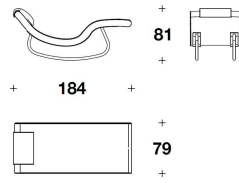

POLISHED CHROME

POLISHED CHROME

LIGHT GOLD

LIGHT GOLD

**DOLCE & GABBANA CASA**  
**sofas & armchairs**  
**MAGNOLIA**

**DOLCE & GABBANA**  
CASA

MOA (CL) - MOA (CLL)  
CHAISE LONGUE  
184x79x81H. cm  
72 1/3x31x32H. "

MOA (CL) - MOA (CLL)  
CHAISE LONGUE  
184x79x81H. cm  
72 1/3x31x32H. "

**Note**