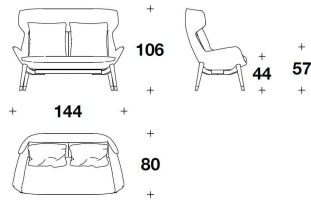

DOLCE & GABBANA CASA
sofas & armchairs
OLEANDRO

DOLCE & GABBANA
CASA

CDG (50/3) - CDG (50/5) - CDG (50/4)
CUSCINO DECORATIVO /
DECORATIVE CUSHION
50x50 cm
19 3/4x19 3/4 "

OLE (D2)
DIVANO 2 POSTI / 2 SEATER SOFA
144x80x106H. - H.A.57 - H.S.44 cm
56 2/3x31 1/3x41 2/3H. - H.A.22 1/3 -
H.S.17 1/4 "

Note