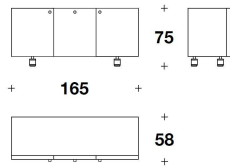

FRONT

OPEN

DETAIL

MBD (21)
SIDEBOARD
165x58x75H.cm
65x23x29 2/3H."

Note