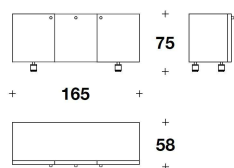

MBD (21)
SIDEBOARD
165x58x75H. cm
65x23x29 2/3H. "

Note