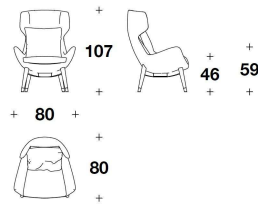

DOLCE & GABBANA CASA
sofas & armchairs
PESCO

DOLCE & GABBANA
CASA

CDG (45/3) - CDG (45/5) - CDG (45/4)
CUSCINO DECORATIVO /
DECORATIVE CUSHION
45x45 cm
17 3/4x17 3/4 "

POD (02)
POLTRONA / ARMCHAIR
80x80x107H. - H.A.59 - H.S.46 cm
31 1/3x31 1/3x42H. - H.A.23 1/3 - H.S.18
"

Note