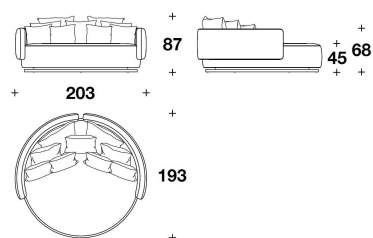

CDG (50/3) - CDG (50/2) - CDG (50/1) -  
 CDG (50/5) - CDG (50/4)  
 CUSCINO DECORATIVO /  
 DECORATIVE CUSHION  
 50x50 cm  
 19 3/4x19 3/4 "

PNT (LS)  
 LOVESEAT  
 163x153x87H. - H.A.68 - H.S.45 cm  
 64 1/3x60 1/3x34 1/3H. - H.A.26 2/3 -  
 H.S.17 3/4 "

PNT (D2)  
 BIG : LOVESEAT  
 203x193x87H. - H.A.68 - H.S.45 cm  
 80x76x34 1/3H. - H.A.26 2/3 - H.S.17 3/4  
 "

**Note**