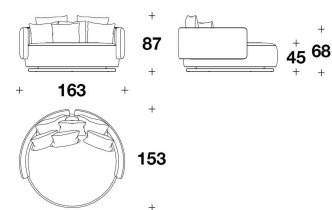

DOLCE & GABBANA CASA
sofas & armchairs
PLANETARIO GIOVE

CDG (60/SCH3) - CDG (60/SCH2) -
CDG (60/SCH) - CDG (60/SCH5) - CDG
(60/SCH4) - CDG (70/SCH3) - CDG
(70/SCH2) - CDG (70/SCH) - CDG
(70/SCH5) - CDG (70/SCH4)
CUSCINO SCHIENALE / BACK
CUSHION
60x60 - 70x70 cm
23 2/3x23 2/3 - 27 2/3x27 2/3 "

CDG (50/3) - CDG (50/2) - CDG (50/1) -
CDG (50/5) - CDG (50/4)
CUSCINO DECORATIVO /
DECORATIVE CUSHION
50x50 cm
19 3/4x19 3/4 "

PNT (LS)
LOVESEAT
163x153x87H. - H.A.68 - H.S.45 cm
64 1/3x60 1/3x34 1/3H. - H.A.26 2/3 -
H.S.17 3/4 "