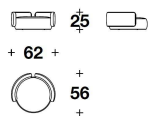

PNT (CUC)
NETTUNO : CUCCIA / DOG BED
62x56x25H. cm
24 1/3x22x9 3/4H. "

Note