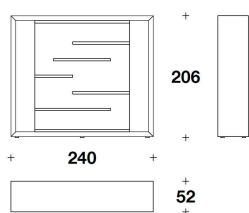

MENSOLE Mensole fissate su corpo centrale con grafica coordinata alla struttura, finitura lucida spazzolata

BASE Zoccolo non visibile in legno e acciaio verniciato nero opaco

FRAME Wooden frame and sliding central element decorated with Carretto or Leopardo graphic motif, glossy brushed finishing

SHELVES Central element shelves coordinated with the frame graphic motif, glossy brushed finishing

BASE Invisible base in wood and steel, matt black varnished

DOLCE & GABBANA CASA
bookshelves
POLIFEMO

MBD (07)
LIBRERIA / BOOKSHELF
240x52x206H. cm
94 1/3x20 1/3x81H. "