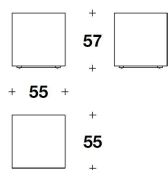

CTD (16)
SIDE TABLE
55x55x57H. cm
21 2/3x21 2/3x22 1/3H. "

Note