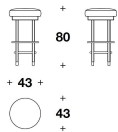

LIVIO VOGUE 004 RAIN FOREST
LIVIO VOGUE 005 PUMPKIN
LIVIO VOGUE 006 FUCHSIA FEDORA
LIVIO VOGUE 007 SUNLIGHT YELLOW

METAL FINISHING

LIGHT GOLD
LIGHT GOLD
LIGHT GOLD
LIGHT GOLD

SGD (01)
SGABELLO / BAR STOOL
43x43x80H. cm
17x17x31 1/3H. "